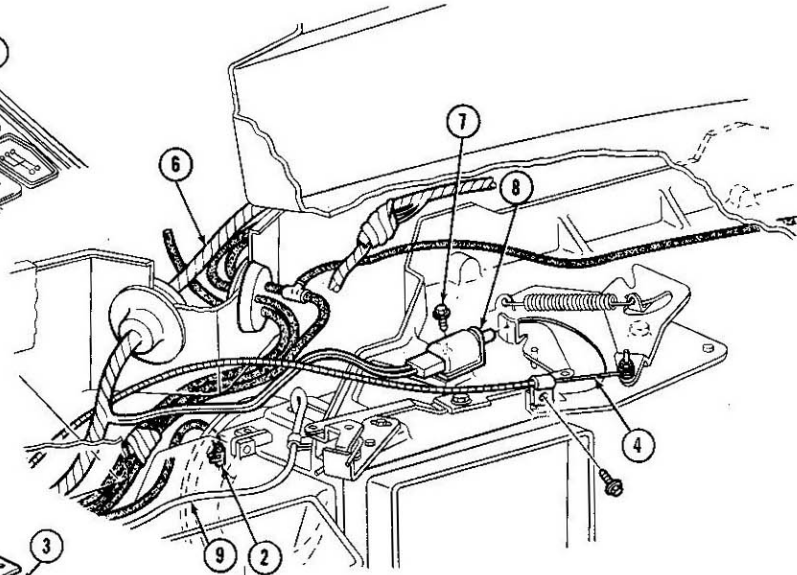

VIEW A

VIEW B

1968 CORVETTE AIR CONDITIONING CONTROLS

Key	Description	Part No.	Qty.	Group
1	CABLE ASSY., Defroster	3940238	1	9.787
2	CLAMP	2494772	AR	1.166
3	CONTROL ASSY.	3937178	1	8.849
4	CABLE ASSY.	3940239	1	9.787
5	HOSE ASSY.	S.S.	AR	8.962
6	HARNESS ASSY.	6295076	1	9.276
7	SCREW (#8-18 x 1/2)	S.S.	AR	8.977
8	SWITCH ASSY.	3870286	1	8.852

Key	Description	Part No.	Qty.	Group
9	HOSE	3898980	AR	8.962
10	SWITCH ASSY.	3919595	1	8.852
11	SCREW (10-16 x 3/8)	S.S.	AR	8.977
12	CONNECTOR	2977253	1	2.530
13	CONNECTOR, Hose	3967813	1	9.281
14	HOSE ASSY., Vacuum	3925716	1	9.786
15	VALVE ASSY., Defrost	7302836	1	8.850
16	VALVE ASSY., Air Door	7302835	1	8.850