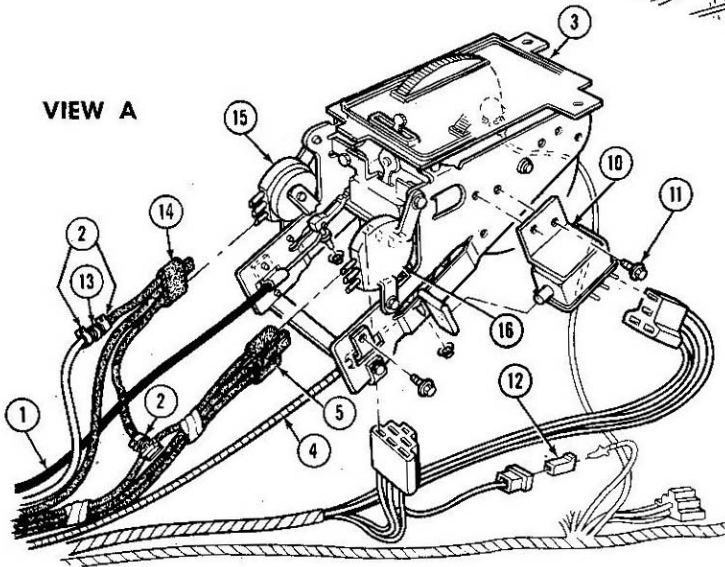

VIEW A

VIEW B

1968 CORVETTE AIR CONDITIONING CONTROLS

Key	Description	Part No.	Qty.	Group
1	CABLE ASSY., Defroster	3940238	1	9.787
2	CLAMP	2494772	AR	1.166
3	CONTROL ASSY.	3937178	1	8.849
4	CABLE ASSY.	3940239	1	9.787
5	HOSE ASSY.	S.S.	AR	8.962
6	HARNESS ASSY.	6295076	1	9.276
7	SCREW (#8-18 x 1/2)	S.S.	AR	8.977
8	SWITCH ASSY.	3870286	1	8.852

Key	Description	Part No.	Qty.	Group
9	HOSE	3898980	AR	8.962
10	SWITCH ASSY.	3919595	1	8.852
11	SCREW (10-16 x 3/8)	S.S.	AR	8.977
12	CONNECTOR	2977253	1	2.530
13	CONNECTOR, Hose	3967813	1	9.281
14	HOSE ASSY., Vacuum	3925716	1	9.786
15	VALVE ASSY., Defrost	7302836	1	8.850
16	VALVE ASSY., Air Door	7302835	1	8.850